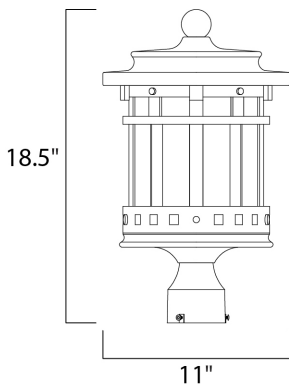

**PRODUCT DESCRIPTION**

Santa Barbara Cast is a transitional style collection from Maxim Lighting International in Sienna finish with Seedy glass.

**MEASUREMENTS**

DIMENSION : 11" L x 11" W x 18.5" H

HANGING WEIGHT : 7.26 lb

**LAMPING**

INPUT VOLTAGE : 120V

BULB : 3 x 40W Incandescent E12 Candelabra , 120W Total

BULB INCLUDED : (Not Included)

DIMMABLE : Yes

**FINISHES OPTION**

 Sienna (SE)

**GLASS**